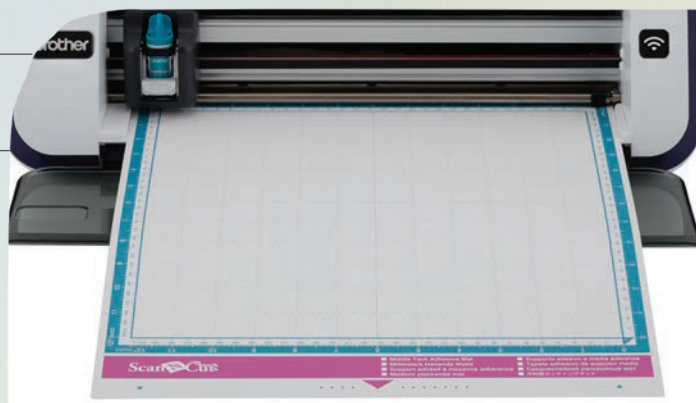

Introducing the
New
ScanNCut
#CreativityWithNoLimits

ScanNCut Home and Hobby Cutting Machine

Brother's ScanNCut CM900 promises new creative heights with over 1000 built-in designs, wireless connectivity and a huge 12" x 24" scanning and cutting area. That's no wires, no worries and no limits.

- Large 4.85" LCD touch screen display (30% larger than before) for ease of use
- Large 12" x 24" scanning and cutting area
- SVG data readability - Support of a universal design file format
- PES and PHC data readability - Works in total harmony with embroidery machines
- Plus it's wireless network ready!

scanncutcanvas.brother.com

Stand Alone

Over 1,000 Built-in Designs and 15 Built-in Fonts

Large Scanning Area

12" x 12" Scanning
12" x 24" Scanning*

Easy Data Transfer

Not only can you save cut data to the machine's memory and USB memory stick, but you can now connect and transfer an FCM cut file to your PC via USB.

Bright 4.85" Colour LCD Touch Screen (12.3cm)

Scanning Area Width
11.7" (29.7cm)

Cutting Area Width
11.7" (29.7cm)

300 DPI Built-in Scanner

Accommodates two cutting mats

12" x 12" (30.5 x 30.5cm)
12" x 24" (30.5 x 61cm)